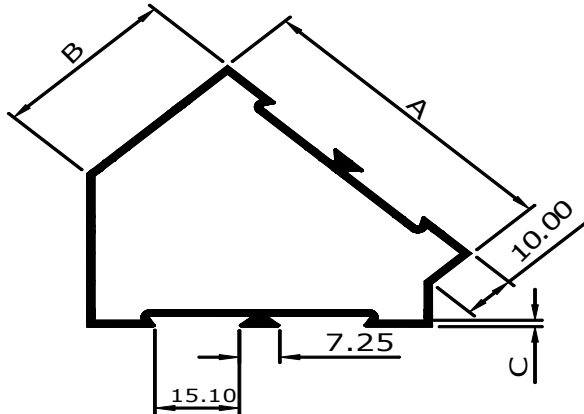

PRODUCT CATALOGUE

DOOR PARTITIONS:
SAMOSA SECTIONS

Section No	A	B	C	Wt/Mtr (Kg)	Wt Range/12 ft (Kg)
2116	62.00	35.70	1.10	0.738	2.550-2.950
2117	62.00	35.70	1.50	0.975	3.350-3.750
2118	62.00	35.70	1.80	1.092	3.800-4.200

ALL DIMENSIONS ARE IN MM