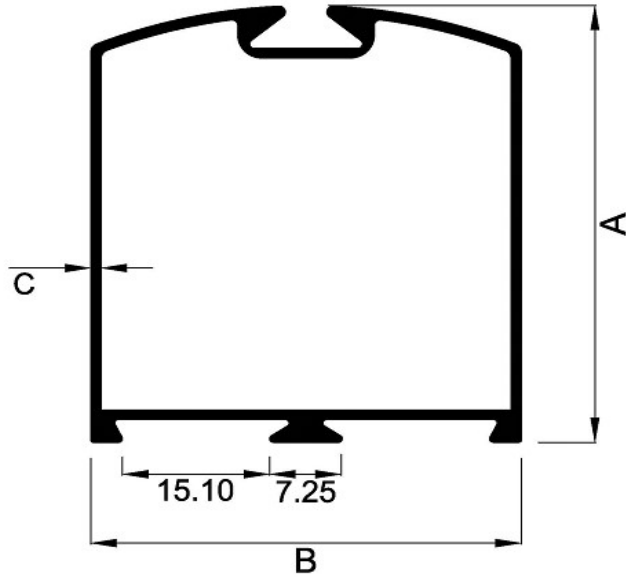

PRODUCT CATALOGUE

DOOR PARTITIONS: DOOR
VERTICAL

| Section No | A | B | C | Wt/Mtr (Kg) | Wt Range/7 ft (Kg) |
|------------|-------|-------|------|-------------|--------------------|
| 2182 ▪ | 47.62 | 44.45 | 0.90 | 0.562 | 1.100-1.250 |
| 2114 ▪ | 47.62 | 44.45 | 1.10 | 0.631 | 1.250-1.600 |
| 2115 ▪ | 47.62 | 44.45 | 1.36 | 0.752 | 1.480-1.750 |
| 2163 ▪ | 47.62 | 44.45 | 1.62 | 0.881 | 1.750-2.000 |
| 2164 | 47.62 | 44.45 | 2.02 | 1.052 | 2.000-2.400 |
| 2165 | 85.00 | 44.45 | 1.40 | 1.037 | 2.000-2.400 |
| 2166 ▪ | 85.00 | 44.45 | 1.80 | 1.301 | 2.500-2.900 |

ALL DIMENSIONS ARE IN MM