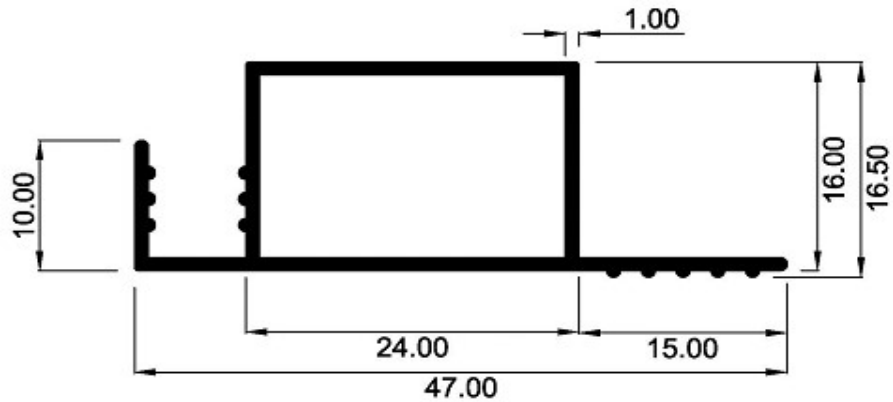

Section No. 5108 -

Wt Range: 1.100-1.300 Kg / 12ft

Section No. 5109 -

Wt Range: 0.650-0.800 Kg / 12ft

ALL DIMENSIONS ARE IN MM