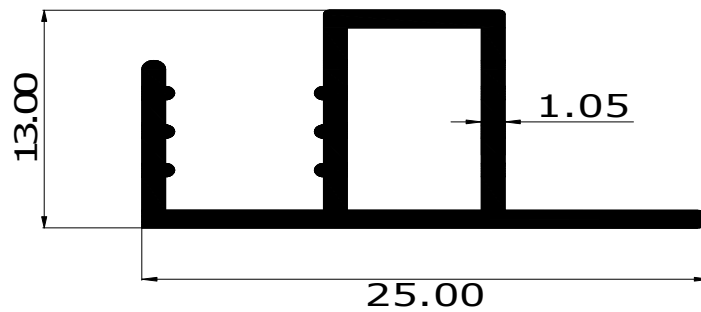

Section No. 5108 -

Wt Range: 1.100-1.300 Kg / 12ft

Section No. 5109 -

Wt Range: 0.650-0.800 Kg / 12ft

ALL DIMENSIONS ARE IN MM