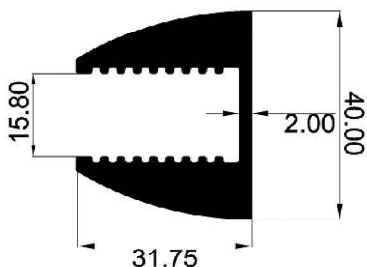

PRODUCT CATALOGUE

DOOR PARTITIONS : FISH
BOTTOM

Section No. 2174

Wt/Mtr : 2.521 Kg
Wt/12 ft : 8.700-9.500

Section No. 2175 -

Wt/Mtr 2.325 Kg
Wt/12 ft 8.000-8.700

Section No. 2192 -

Wt/Mtr 0.790
Wt/12 ft 2.800-3.100

Section No. 2190 -

Wt/Mtr 1.150
Wt/12 ft 4.200 - 4.400

Section No. 2176

Wt/Mtr : 1.581 Kg
Wt/12 ft : 5.400-6.200

ALL DIMENSIONS ARE IN MM