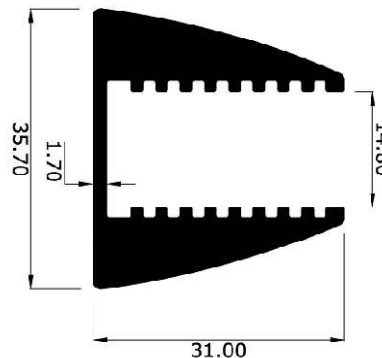

PRODUCT CATALOGUE

DOOR PARTITIONS : FISH
BOTTOM

Section No. 2174

Wt/Mtr : 2.521 Kg
Wt/12 ft : 8.700-9.500

Section No. 2175 -

Wt/Mtr 2.325 Kg
Wt/12 ft 8.000-8.700

Section No. 2192 -

Wt/Mtr 0.790
Wt/12 ft 2.800-3.100

Section No. 2190 -

Wt/Mtr 1.150
Wt/12 ft 4.200 - 4.400

Section No. 2176

Wt/Mtr : 1.581 Kg
Wt/12 ft : 5.400-6.200

ALL DIMENSIONS ARE IN MM