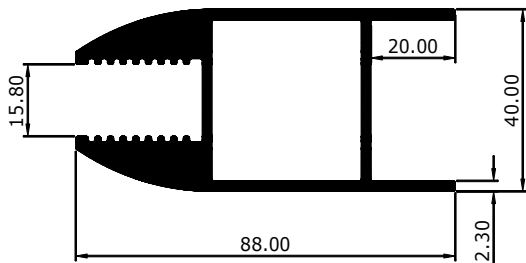

PRODUCT CATALOGUE

DOOR PARTITIONS : FISH
BOTTOM

Section No. 2174

Wt/Mtr : 2.521 Kg
Wt/12 ft : 8.700-9.500

Section No. 2175 -

Wt/Mtr 2.325 Kg
Wt/12 ft 8.000-8.700

Section No. 2192 -

Wt/Mtr 0.790
Wt/12 ft 2.800-3.100

Section No. 2190 -

Wt/Mtr 1.150
Wt/12 ft 4.200 - 4.400

Section No. 2176

Wt/Mtr : 1.581 Kg
Wt/12 ft : 5.400-6.200

ALL DIMENSIONS ARE IN MM