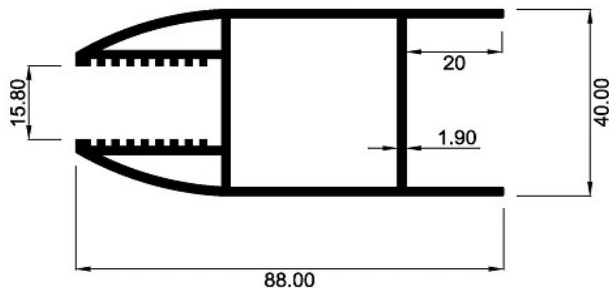

PRODUCT CATALOGUE

DOOR PARTITIONS : FISH
BOTTOM

Section No. 2174

Wt/Mtr : 2.521 Kg
Wt/12 ft : 8.700-9.500

Section No. 2175 -

Wt/Mtr 2.325 Kg
Wt/12 ft 8.000-8.700

Section No. 2192 -

Wt/Mtr 0.790
Wt/12 ft 2.800-3.100

Section No. 2190 -

Wt/Mtr 1.150
Wt/12 ft 4.200 - 4.400

Section No. 2176

Wt/Mtr : 1.581 Kg
Wt/12 ft : 5.400-6.200

ALL DIMENSIONS ARE IN MM