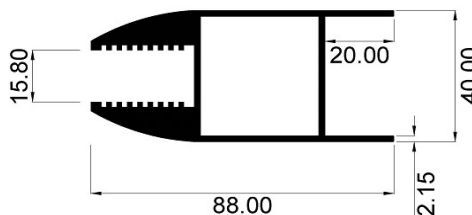

PRODUCT CATALOGUE

DOOR PARTITIONS : FISH
BOTTOM

Section No. 2174

Wt/Mtr : 2.521 Kg
Wt/12 ft : 8.700-9.500

Section No. 2175 -

Wt/Mtr 2.325 Kg
Wt/12 ft 8.000-8.700

Section No. 2192 -

Wt/Mtr 0.790
Wt/12 ft 2.800-3.100

Section No. 2190 -

Wt/Mtr 1.150
Wt/12 ft 4.200 - 4.400

Section No. 2176

Wt/Mtr : 1.581 Kg
Wt/12 ft : 5.400-6.200

ALL DIMENSIONS ARE IN MM